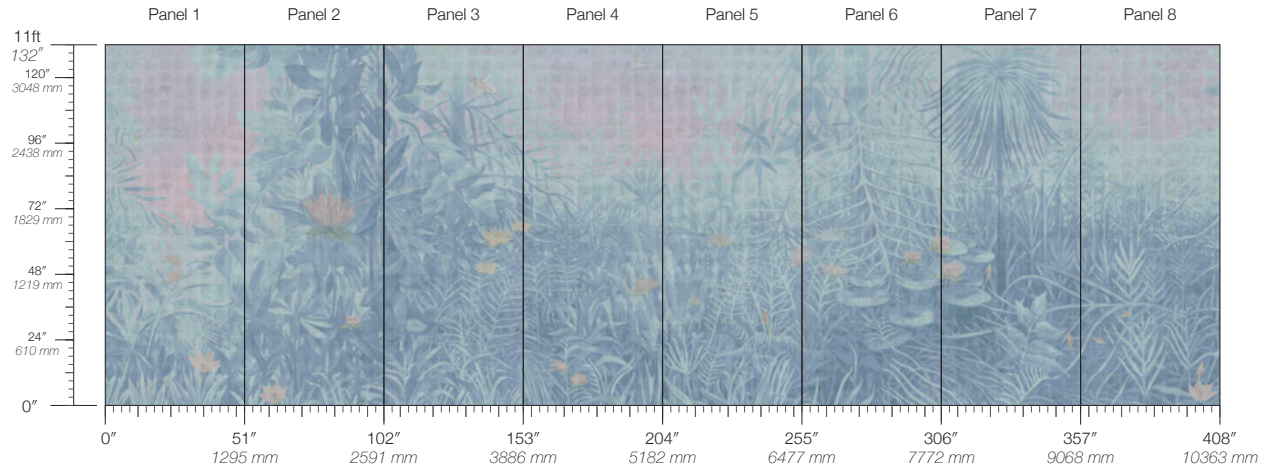

Wanderlust Venture

Suitable for residential and commercial projects

COLOR
Venture

STOCK
Made to order

REPEAT
Non-repeating

CONTACT
sales@calicowallpaper.com
+1 718 243 1705
57 Lispenard Street
New York, NY 10013 USA

ITEM
4515

MINIMUM
1 panel

LEAD TIME
4 weeks to print

CONTENT
Type II Vinyl

MAINTENANCE
Water-based cleanser

ORIGIN
USA

DISCLAIMER
Panel maps represent mural artwork only. Reference the physical sample for color and texture.

PANEL WIDTH
51" / 1295 mm trimmed

FLAMMABILITY
ASTM E84 Adhered Class A

DETAILS
Custom options available

PANEL HEIGHT
132" / 3353 mm standard

ENVIRONMENTAL
Recycled Content, Phthalate Free
Low VOC, HPD Available

PRICE
Available upon request